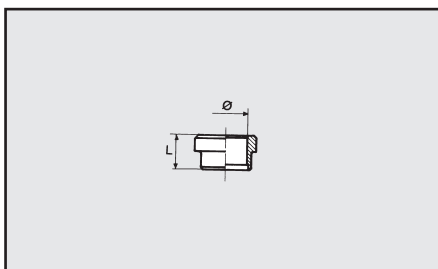

OLIVE (B11)

Code	Ref.	Ø	L
2211001	B11	4/2	6
2211002	B11	6/4	7
2211003	B11	8/6	7
2211004	B11	10/8	10
2211005	B11	12/10	10
2211006	B11	15/12	10