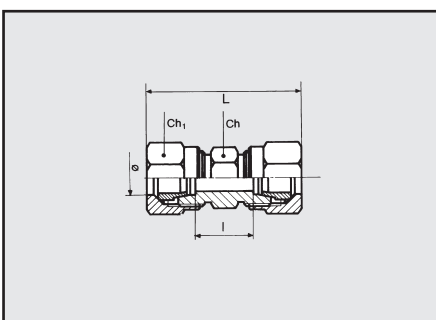

FITTINGS Series B

BICONICAL FITTINGS

- Body: OT58 brass
- Maximum pressure 870 psi, 6000 kPa 60 bar

OVERALL DIMENSIONS AND ORDERING CODES

STRAIGHT, MALE CONICAL (B1)

Code	Ref.	Ø	F1	Ch	Ch1	P	L	I
2201001	B1	4/2	1/8	10	10	8.0	27.5	16.0
2201002	B1	6/4	1/8	12	12	8.0	28.0	14.5
2201003	B1	6/4	1/4	14	12	11.0	31.0	17.5
2201004	B1	8/6	1/8	12	14	8.0	30.0	16.5
2201005	B1	8/6	1/4	14	14	11.0	33.0	19.5
2201006	B1	8/6	3/8	17	14	11.5	33.5	20.0
2201007	B1	10/8	1/4	17	19	11.0	38.5	20.0
2201008	B1	10/8	3/8	17	19	11.5	39.0	20.5
2201009	B1	10/8	1/2	22	19	14.0	42.5	24.0
2201010	B1	12/10	3/8	19	22	11.5	38.5	20.5
2201011	B1	12/10	1/2	22	22	14.0	42.0	24.0
2201012	B1	15/12	1/2	22	27	14.0	43.5	25.0

STRAIGHT, FEMALE (B2)

Code	Ref.	Ø	F1	Ch	Ch1	P	L	I
2202001	B2	6/4	1/8	14	12	7	28.5	15.0
2202002	B2	6/4	1/4	17	12	8	31.5	18.0
2202003	B2	8/6	1/8	14	14	7	29.5	16.0
2202004	B2	8/6	1/4	17	14	8	32.0	18.5
2202005	B2	8/6	3/8	22	14	10	36.0	22.5
2202006	B2	10/8	1/4	17	19	8	37.5	19.0
2202007	B2	10/8	3/8	22	19	10	41.0	22.5

STRAIGHT, CONNECTOR (B3)

Code	Ref.	Ø	Ch	Ch1	L	I
2203001	B3	4/2	10	10	35	12.0
2203002	B3	6/4	12	12	36	9.0
2203003	B3	8/6	14	14	39	12.0
2203004	B3	10/8	17	19	50	13.0
2203005	B3	12/10	19	22	50	14.0
2203006	B3	15/12	24	27	53	16.0

BULKHEAD CONNECTOR (B4)

Code Ref. Ø Ch Ch1 L I

2204001	B4	6/4	14	12	53.0	26
2204002	B4	8/6	16	14	56.0	29
2204003	B4	10/8	19	19	66.5	29.5
2204004	B4	12/10	22	22	67.0	31
2204005	B4	15/12	25	27	73.5	36.5

ELBOW, MALE (B5)