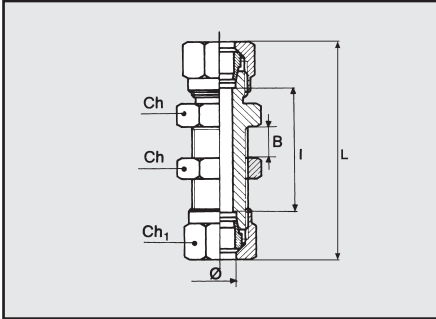

FITTINGS Series B

BICONICAL FITTINGS

- Body: OT58 brass
- Maximum pressure 870 psi, 6000 kPa 60 bar

OVERALL DIMENSIONS AND ORDERING CODES

STRAIGHT, MALE CONICAL (B1)

Code	Ref.	Ø	F1	Ch	Ch1	P	L	I
2201001	B1	4/2	1/8	10	10	8.0	27.5	16.0
2201002	B1	6/4	1/8	12	12	8.0	28.0	14.5
2201003	B1	6/4	1/4	14	12	11.0	31.0	17.5
2201004	B1	8/6	1/8	12	14	8.0	30.0	16.5
2201005	B1	8/6	1/4	14	14	11.0	33.0	19.5
2201006	B1	8/6	3/8	17	14	11.5	33.5	20.0
2201007	B1	10/8	1/4	17	19	11.0	38.5	20.0
2201008	B1	10/8	3/8	17	19	11.5	39.0	20.5
2201009	B1	10/8	1/2	22	19	14.0	42.5	24.0
2201010	B1	12/10	3/8	19	22	11.5	38.5	20.5
2201011	B1	12/10	1/2	22	22	14.0	42.0	24.0
2201012	B1	15/12	1/2	22	27	14.0	43.5	25.0

STRAIGHT, FEMALE (B2)

Code	Ref.	Ø	F1	Ch	Ch1	P	L	I
2202001	B2	6/4	1/8	14	12	7	28.5	15.0
2202002	B2	6/4	1/4	17	12	8	31.5	18.0
2202003	B2	8/6	1/8	14	14	7	29.5	16.0
2202004	B2	8/6	1/4	17	14	8	32.0	18.5
2202005	B2	8/6	3/8	22	14	10	36.0	22.5
2202006	B2	10/8	1/4	17	19	8	37.5	19.0
2202007	B2	10/8	3/8	22	19	10	41.0	22.5

STRAIGHT, CONNECTOR (B3)

Code	Ref.	Ø	Ch	Ch1	L	I
2203001	B3	4/2	10	10	35	12.0
2203002	B3	6/4	12	12	36	9.0
2203003	B3	8/6	14	14	39	12.0
2203004	B3	10/8	17	19	50	13.0
2203005	B3	12/10	19	22	50	14.0
2203006	B3	15/12	24	27	53	16.0

BULKHEAD CONNECTOR (B4)

Code Ref. Ø Ch Ch1 L I

2204001	B4	6/4	14	12	53.0	26
2204002	B4	8/6	16	14	56.0	29
2204003	B4	10/8	19	19	66.5	29.5
2204004	B4	12/10	22	22	67.0	31
2204005	B4	15/12	25	27	73.5	36.5

ELBOW, MALE (B5)