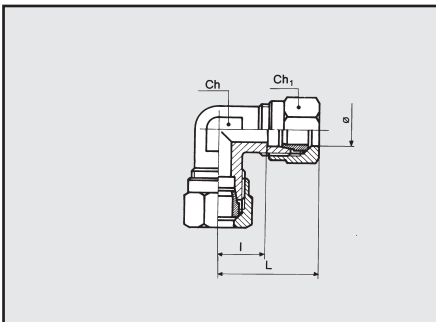

ELBOW, FEMALE (B6)

Code Ref. Ø Ch Ch1 L I

2206001	B6	4/2	9	10	21.5	10.0
2206002	B6	6/4	9	12	22.0	8.5
2206003	B6	8/6	11	14	24.0	10.5
2206004	B6	10/8	13	19	32.0	13.5
2206005	B6	12/10	15	22	33.5	15.5
2206006	B6	15/12	20	27	38.5	20.0